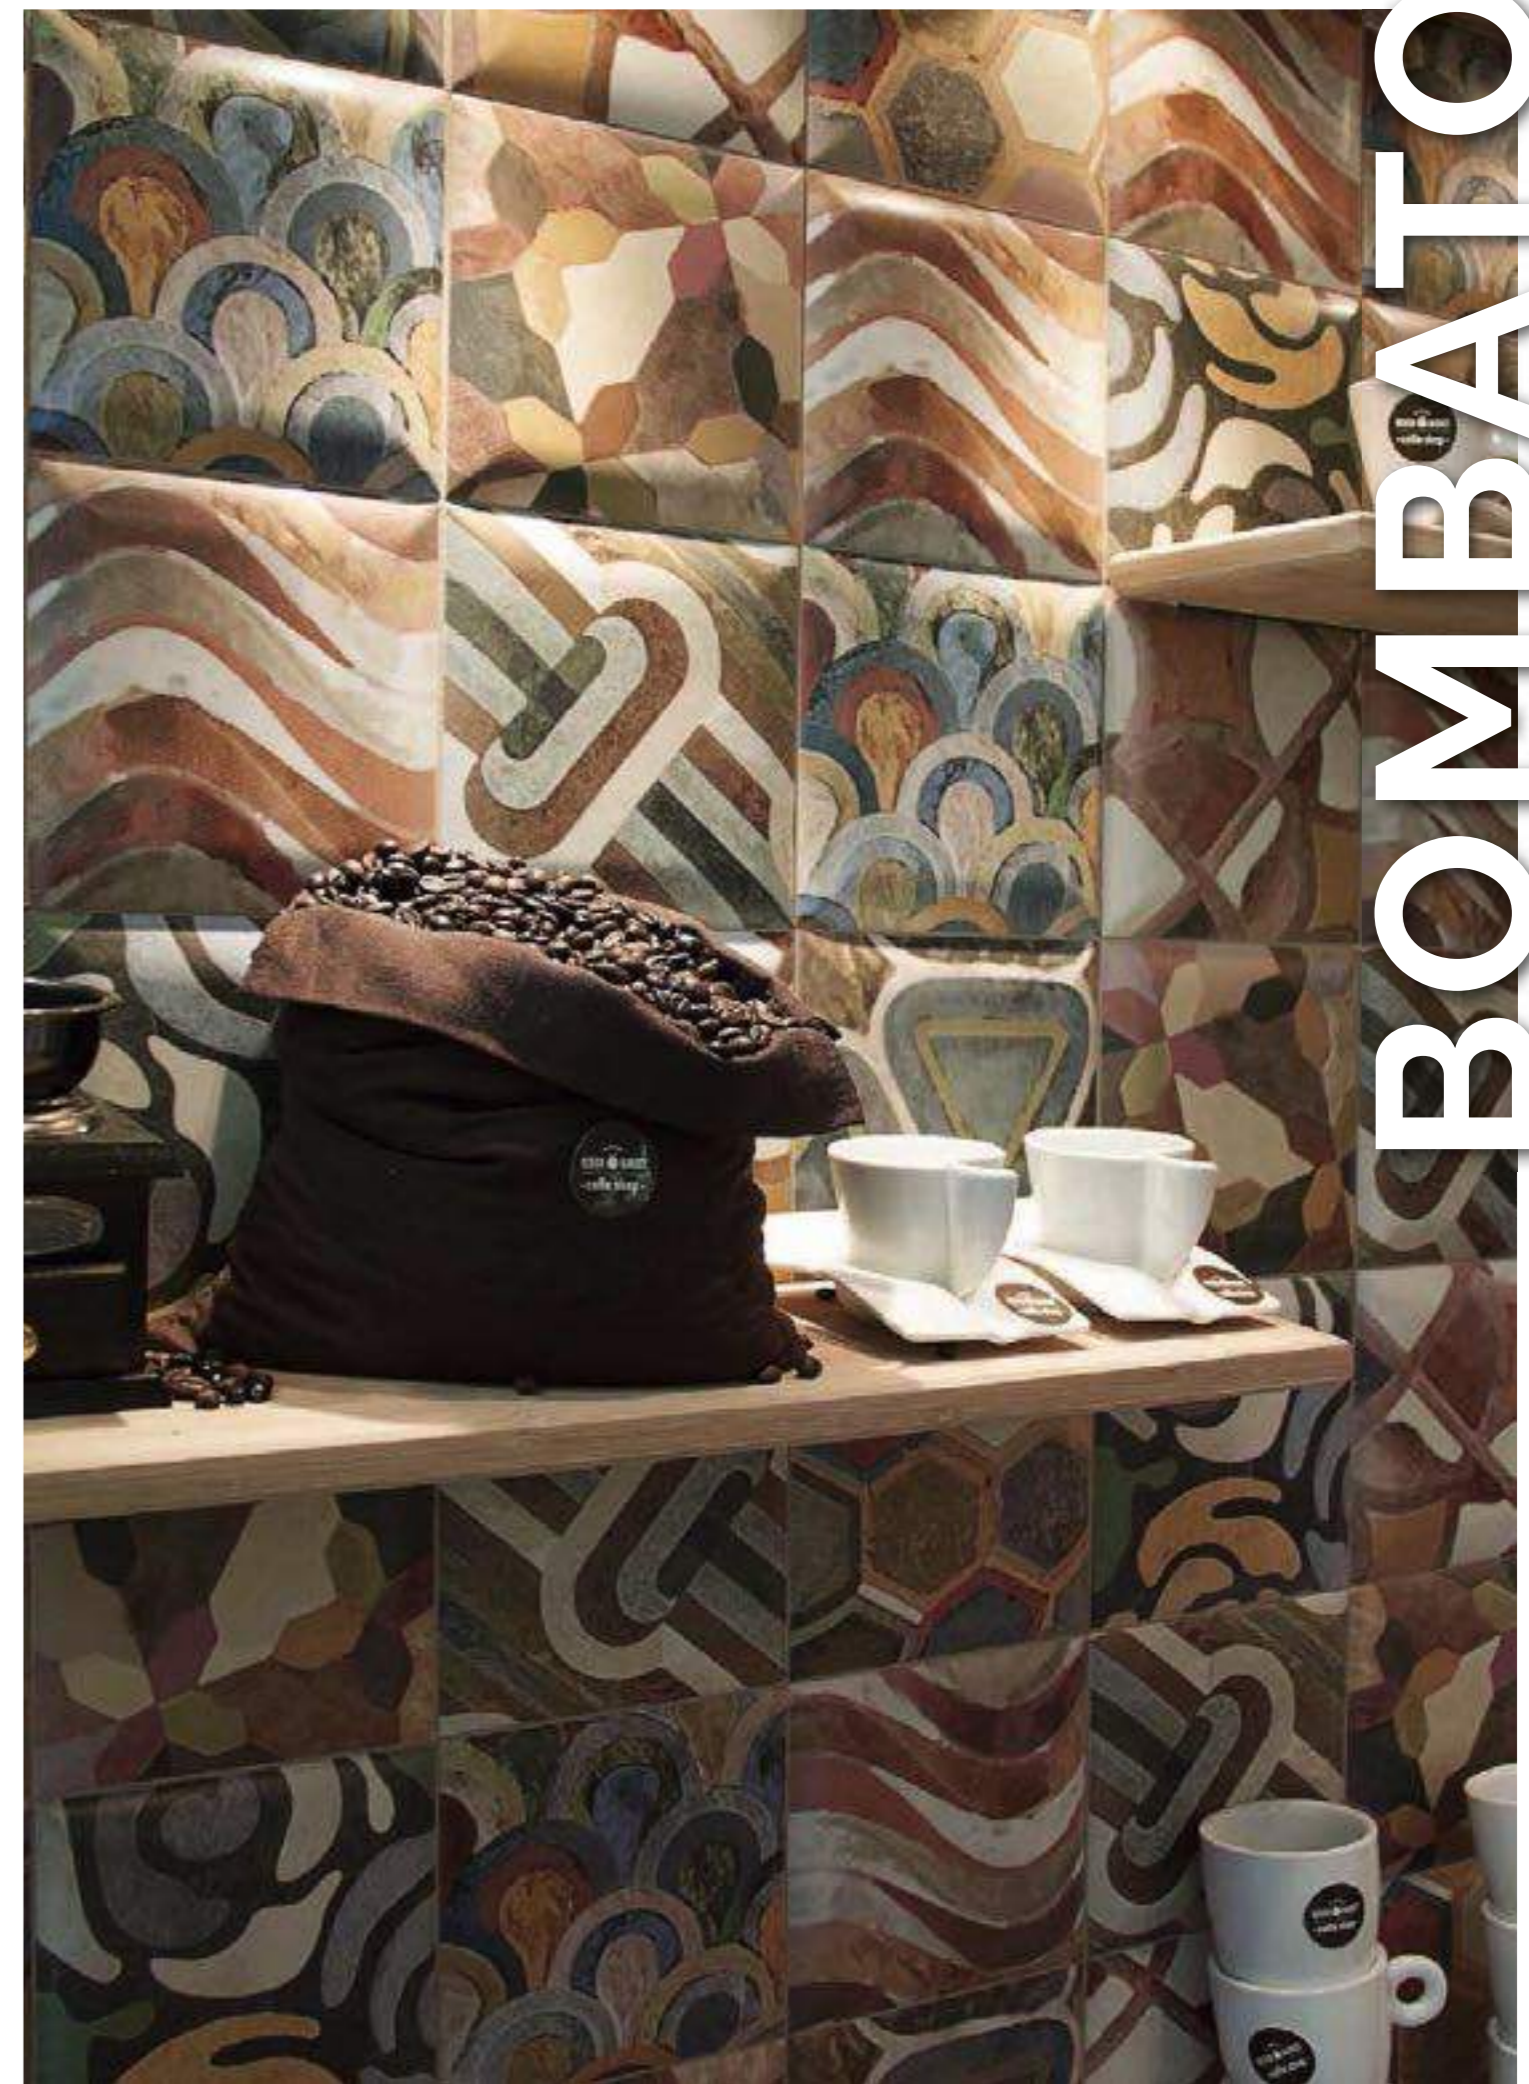

Decor Tap Tap 15x15

BOMBATO

15x15 6"x6"

15x15 6"x6"