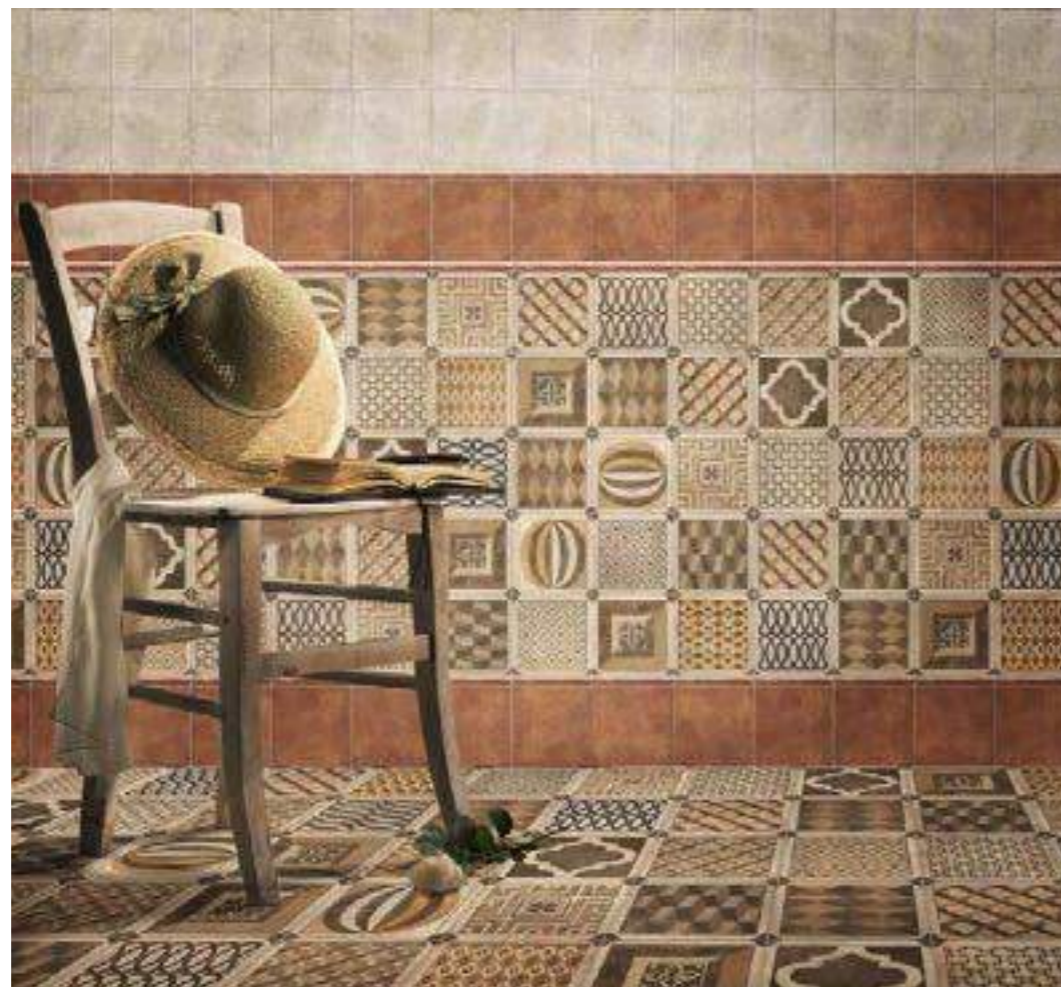

TRADITIONAL AND CONTEMPORARY CHARACTER
The Rialto serie presents a traditional character. The combination of colours and lines of its decorations intensify its style.

Rialto Blanco 15x15 · Rialto Cotto 15x15 · Torelo Rialto Cotto 2x15 · Decor Venato 15x15 · Pav. Venato 20x20