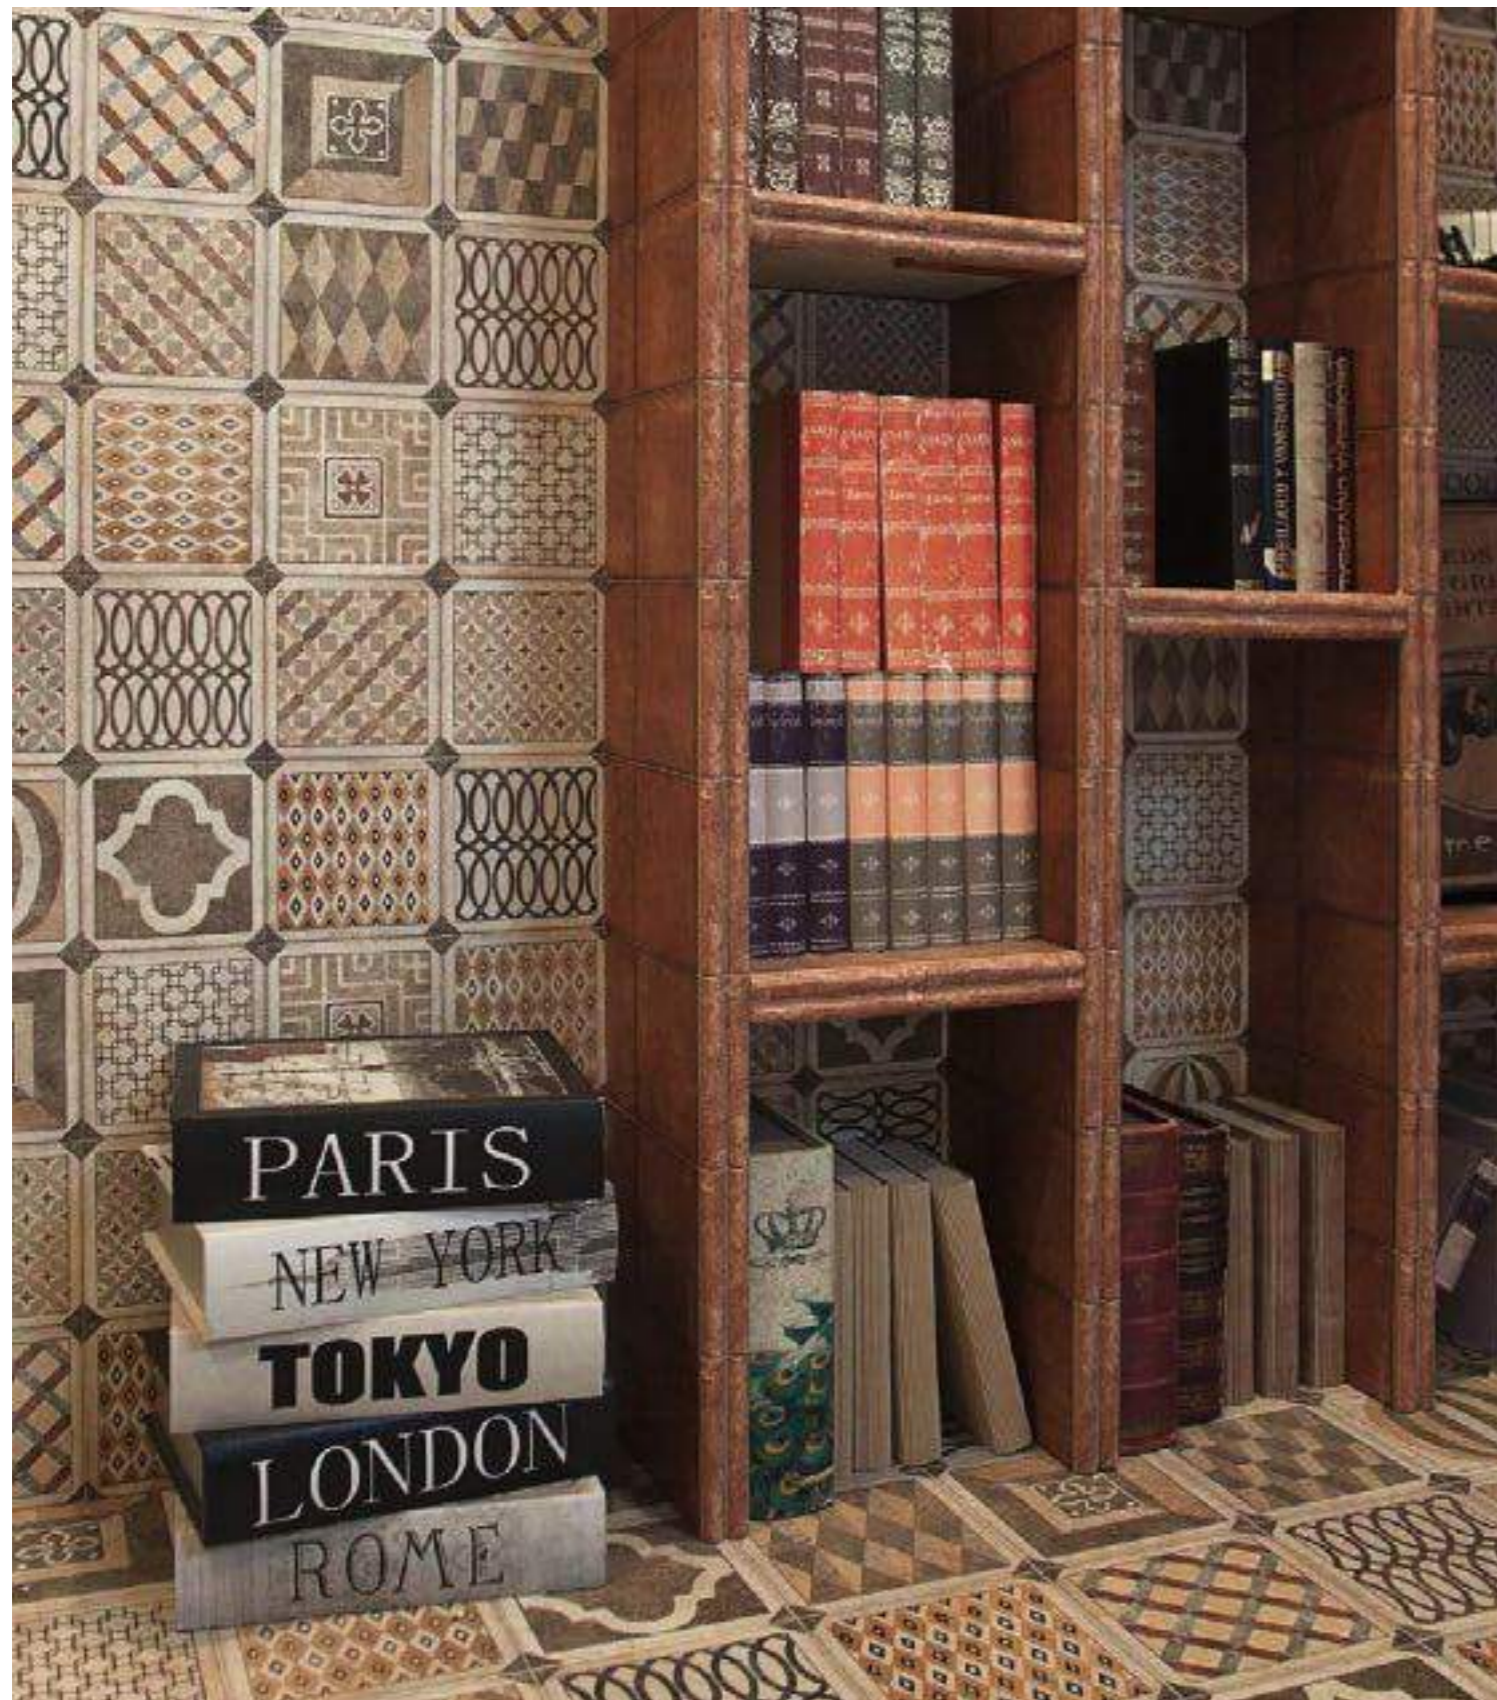

Rialto Cotto 15x15 · Torelo Rialto Cotto 2x15 · Decor Venato 15x15 · Pav. Venato 20x20

BASE

PIEZAS ESPECIALES