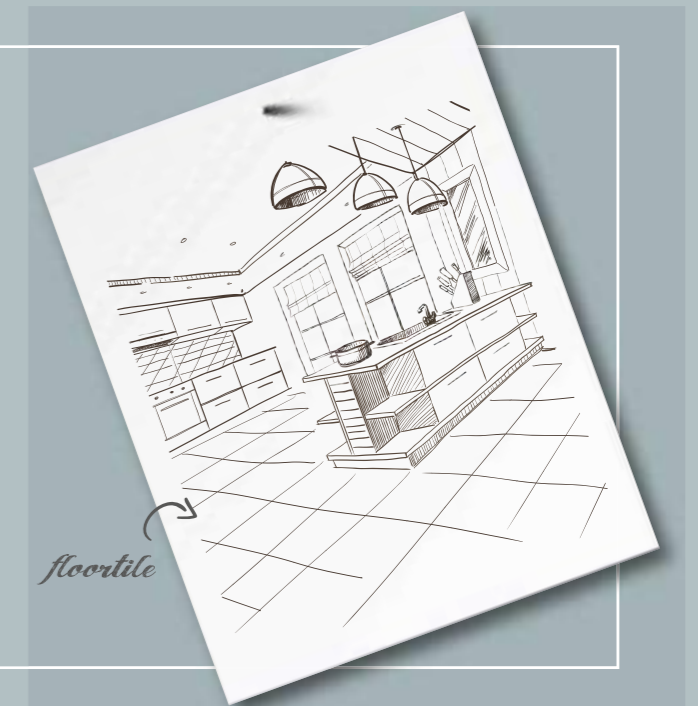

NATURAL FLOORS

Reinventamos los suelos rústicos con nuevas tonalidades y piezas altamente destonificadas. Un producto ecléctico combinable con cualquier estilo decorativo.

We re-invent rustic floors with new colour-schemes. Eclectic series that combine with any decorative style.