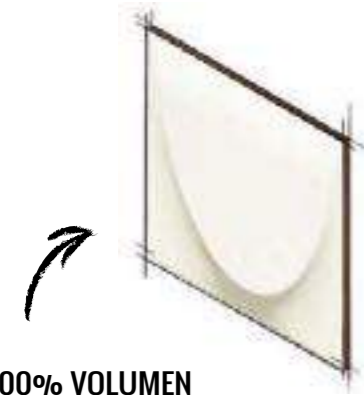

MAINZU offers products full of effects, volumes and surprising finishing touches. Always bearing in mind the small format.

15 x 15
6" x 6"

SERIE ZEN

- REVESTIMIENTO WALL TILE
- SATINADO SEMI-GLOSS
-
- BAÑO BATHROOM
- COCINA KITCHEN
- INTERIOR INSIDE
- E.PÚBLICO PUBLIC SPACE