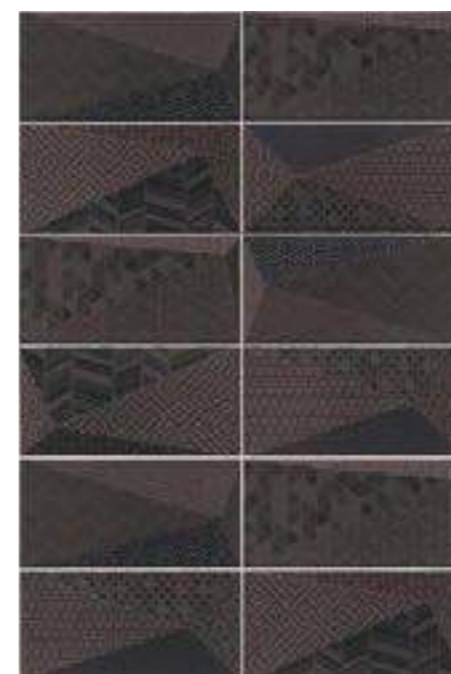

FANCY GRAPHITE 10x20 (M-320) 4'x 8'