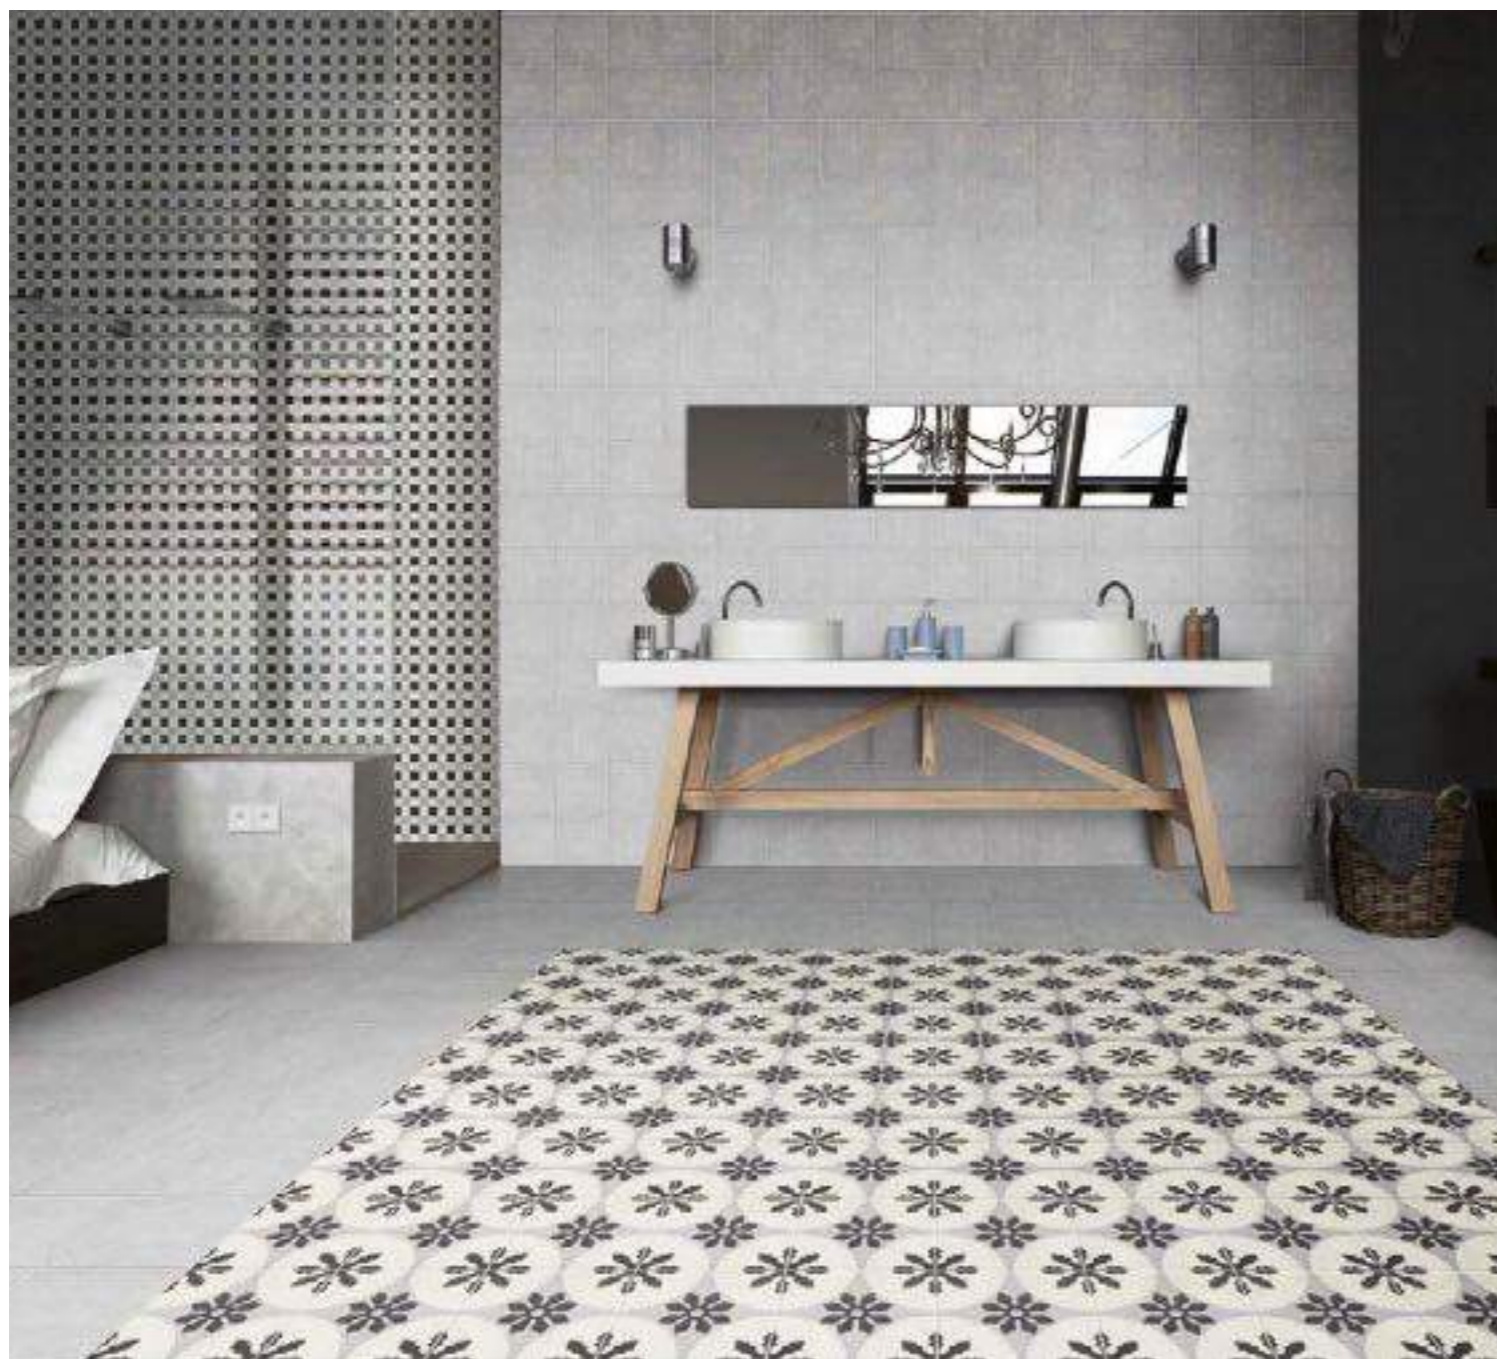

SERIE CONCRETE

PAVIMENTO
FLOOR TILE

REVESTIMIENTO
WALL TILE

SATINADO
SEMI-GLOSS

BAÑO
BATHROOM

COCINA
KITCHEN

INTERIOR
INSIDE

Concrete Grey 20x20 · Art Concrete 20x20 · Mix Concrete 20x20