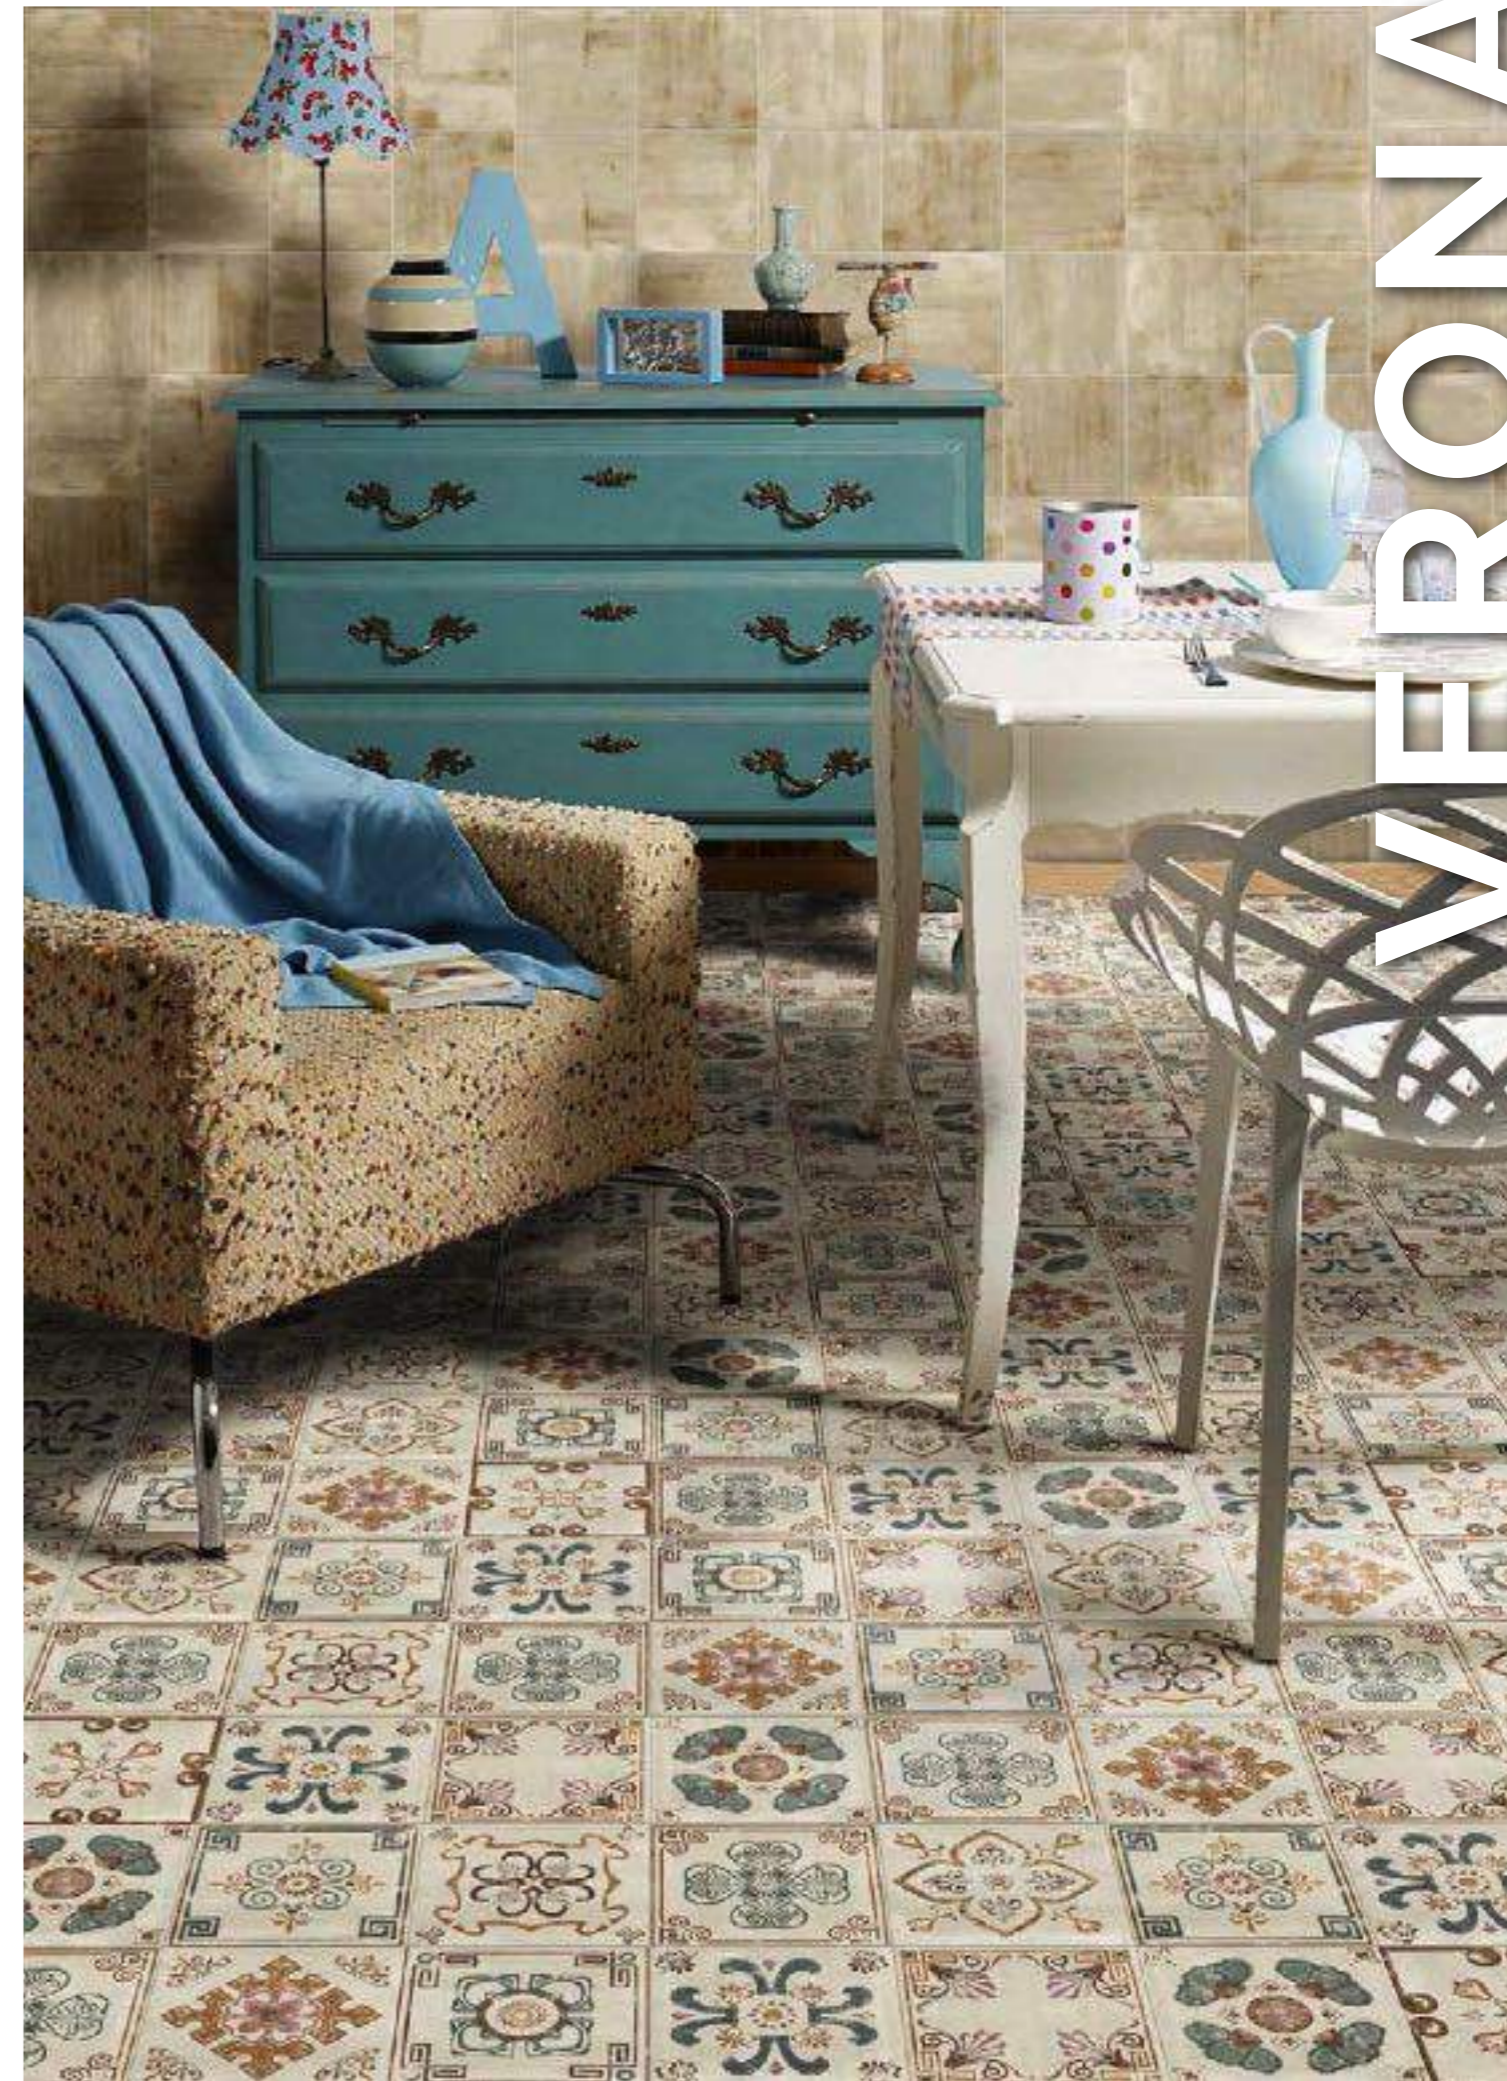

Pav. Verona Decor 20x20 · Verona Blanco 20x20

VERONA