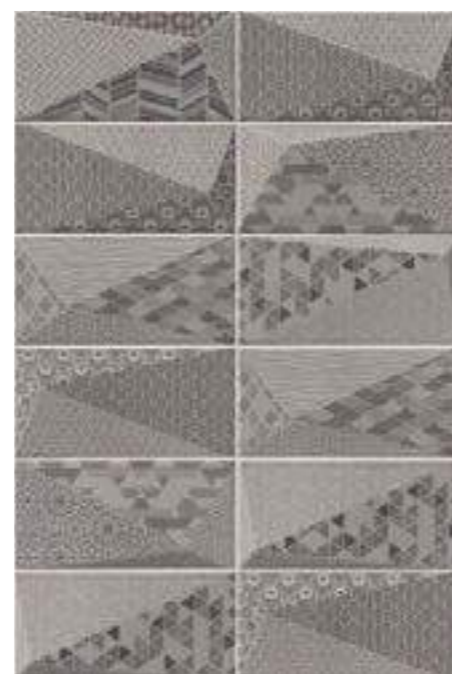

10x20 4"x8"

BASE

DIAMOND ARTIC 10x20 (M-190) 4'x 8'

DIAMOND PEARL 10x20 (M-220) 4'x 8'

DIAMOND GRAPHITE 10x20 (M-220) 4'x 8'

DIAMOND RUBI 10x20 (M-280) 4'x 8'

BASE DECOR

FANCY ARTIC 10x20 (M-320) 4'x 8'